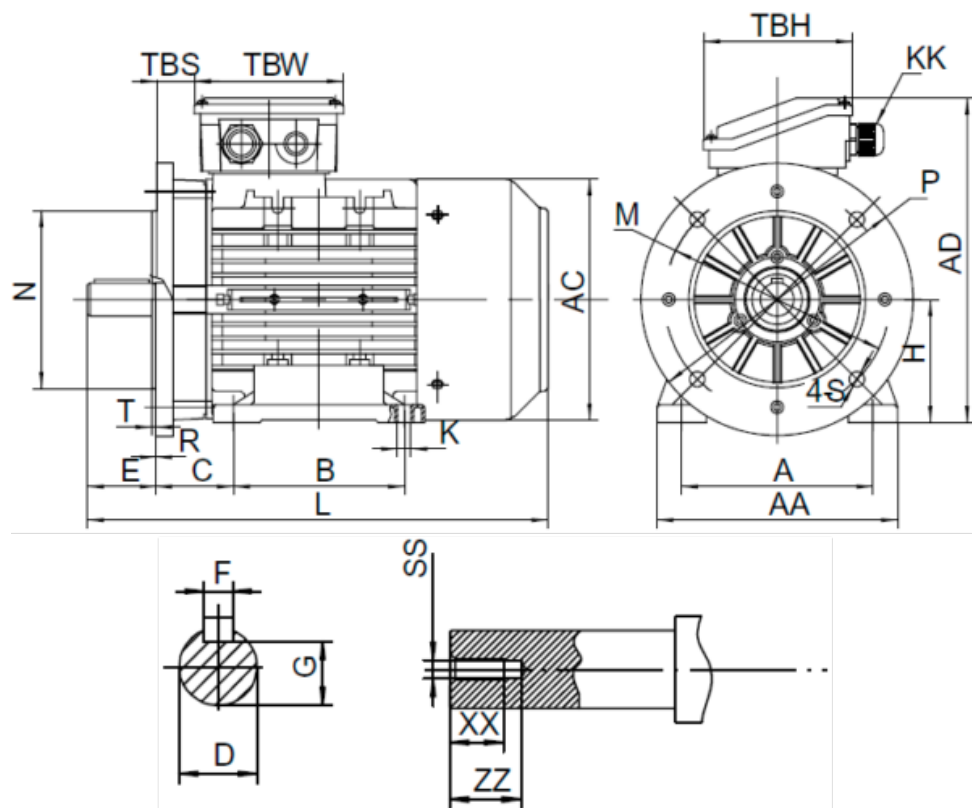

# Data Sheet

Article number: 25180011021740

Description: Kleedrive T3A 802-2 1.1kw 2800 rpm UL/CSA  
3x230/400V 50 HZ IP55 B35 Eff=82,7%

## Measures

A = 125	F = 6	TBW = 109
AA = 160	G = 15.5	XX = 16
AC = Ø157	H = 80	ZZ = 21
AD = 214	HD = 134	
B = 100	L = 277	
C = 50	SS = M6	
D = Ø19	TBH = 109	
E = 40	TBS = 26.5	